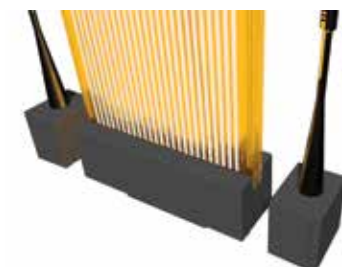

STANDARD ACCESSORIES

The different models are set up to for integrated installation, either right or left, with all of the different (433.92 and 868.35 MHz) types of antennas and come with their own wall-mounting support.