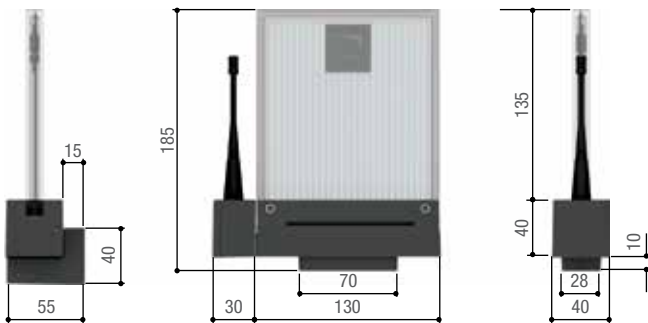

Dadoo

Flashing lights

Formal, elegance and technological innovation

- Long-lasting and low consumption. Its energy efficiency is the result of its low consumption (6 W).
- One model, universal power supply. Dadoo is the only universal, LED flashing light, because it works with different power supply voltages: 230 V AC - 120 V AC - 24 V AC DC.

Dimensions (mm)

Finishings and light

MODELS	DD-1KA	DD-1KB
Light colour / Support colour	● AMBER / ● ANTHRACITE	● BLUE / ● ANTHRACITE

Technical features

MODELS	DD-1KA • DD-1KB
Protection rating (IP)	54
Power supply (V)	120 - 230 AC 50/60 Hz - 24 AC DC
Power (W)	7 (230 V AC) - 4 (120 V AC) - 6 (24 V AC) - 5 (24 V DC)
Operating temperature (°C)	-20 ÷ +55
Material	ABS - PMMA

● 230 -120 V AC - 24 V AC - DC

THE COMPLETE RANGE

Code	Description	Price £ (Excl. VAT)
Flashing lights with 230 V AC - 120 V AC - 24 V AC - DC power supply		
001 DD-1KA	Flashing light with base and support for wall fixing. LED light: amber colour.	£68.00
001 DD-1KB	Flashing light with base and support for wall fixing. LED light: blue colour.	£84.00
433.92 MHz antenna		
001 DD-1TA433	Antenna.	£37.00
868.35 MHz antenna		
001 DD-1TA868	Antenna.	£37.00
Accessories		
001 TOP-RG58	Antenna cable.	per m £2.00