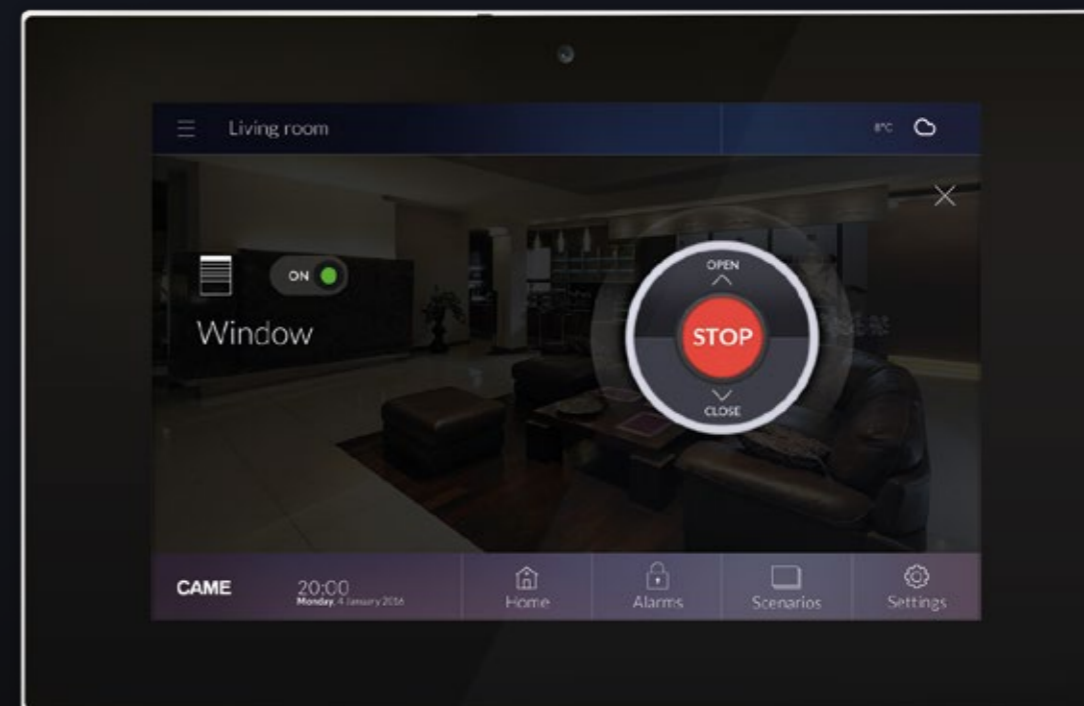

LIGHTING

Creating a pleasant atmosphere to experience at any time of day, respecting everyone's needs and tastes. As always, lighting plays an important role in creating the right atmosphere in the home. Thanks to the new CAME DOMOTIC 3.0 system, traditional lighting gives way to a new way of managing light, a smart way that reduces waste, an emotional way that recreates ever-changing atmospheres. Original scenarios and unusual atmospheres are now available so you can customise your own living space.

The new home automation system makes it possible to manage the RGB lamps from a touchscreen. Starting from these basic colours (red, green and blue), you can recreate any shade with the desired intensity. Complete customisation of the environment with a simple touch or automatically, by programming time slots.

AUTOMATION

Automation functions are at the heart of every home automation system. With Came automation, you can now bring control functions that enhance your lifestyle into your home. Motors for shutters or blinds, gates and automatic doors can be controlled from a single location or multiple points positioned in the environment. With CAME DOMOTIC 3.0 scenarios, you can manage automated devices and, with a single command and in an instant, perform different operations such as turning off lights, lowering shutters and arming the burglar alarm in the areas to be protected before leaving the house or going to bed, from a single point in your home.

In addition, the fact that all the devices installed are connected via a single cable allows you to extend and modify the system at any time, according to changing needs or different lifestyles, even when the house is finished, furnished and regularly inhabited or in the event of renovation. The CAME DOMOTIC 3.0 system offers the opportunity to achieve global control of the home. It is modular and can be added to. You can expand your system over time, based on your lifestyle habits today and those of tomorrow.