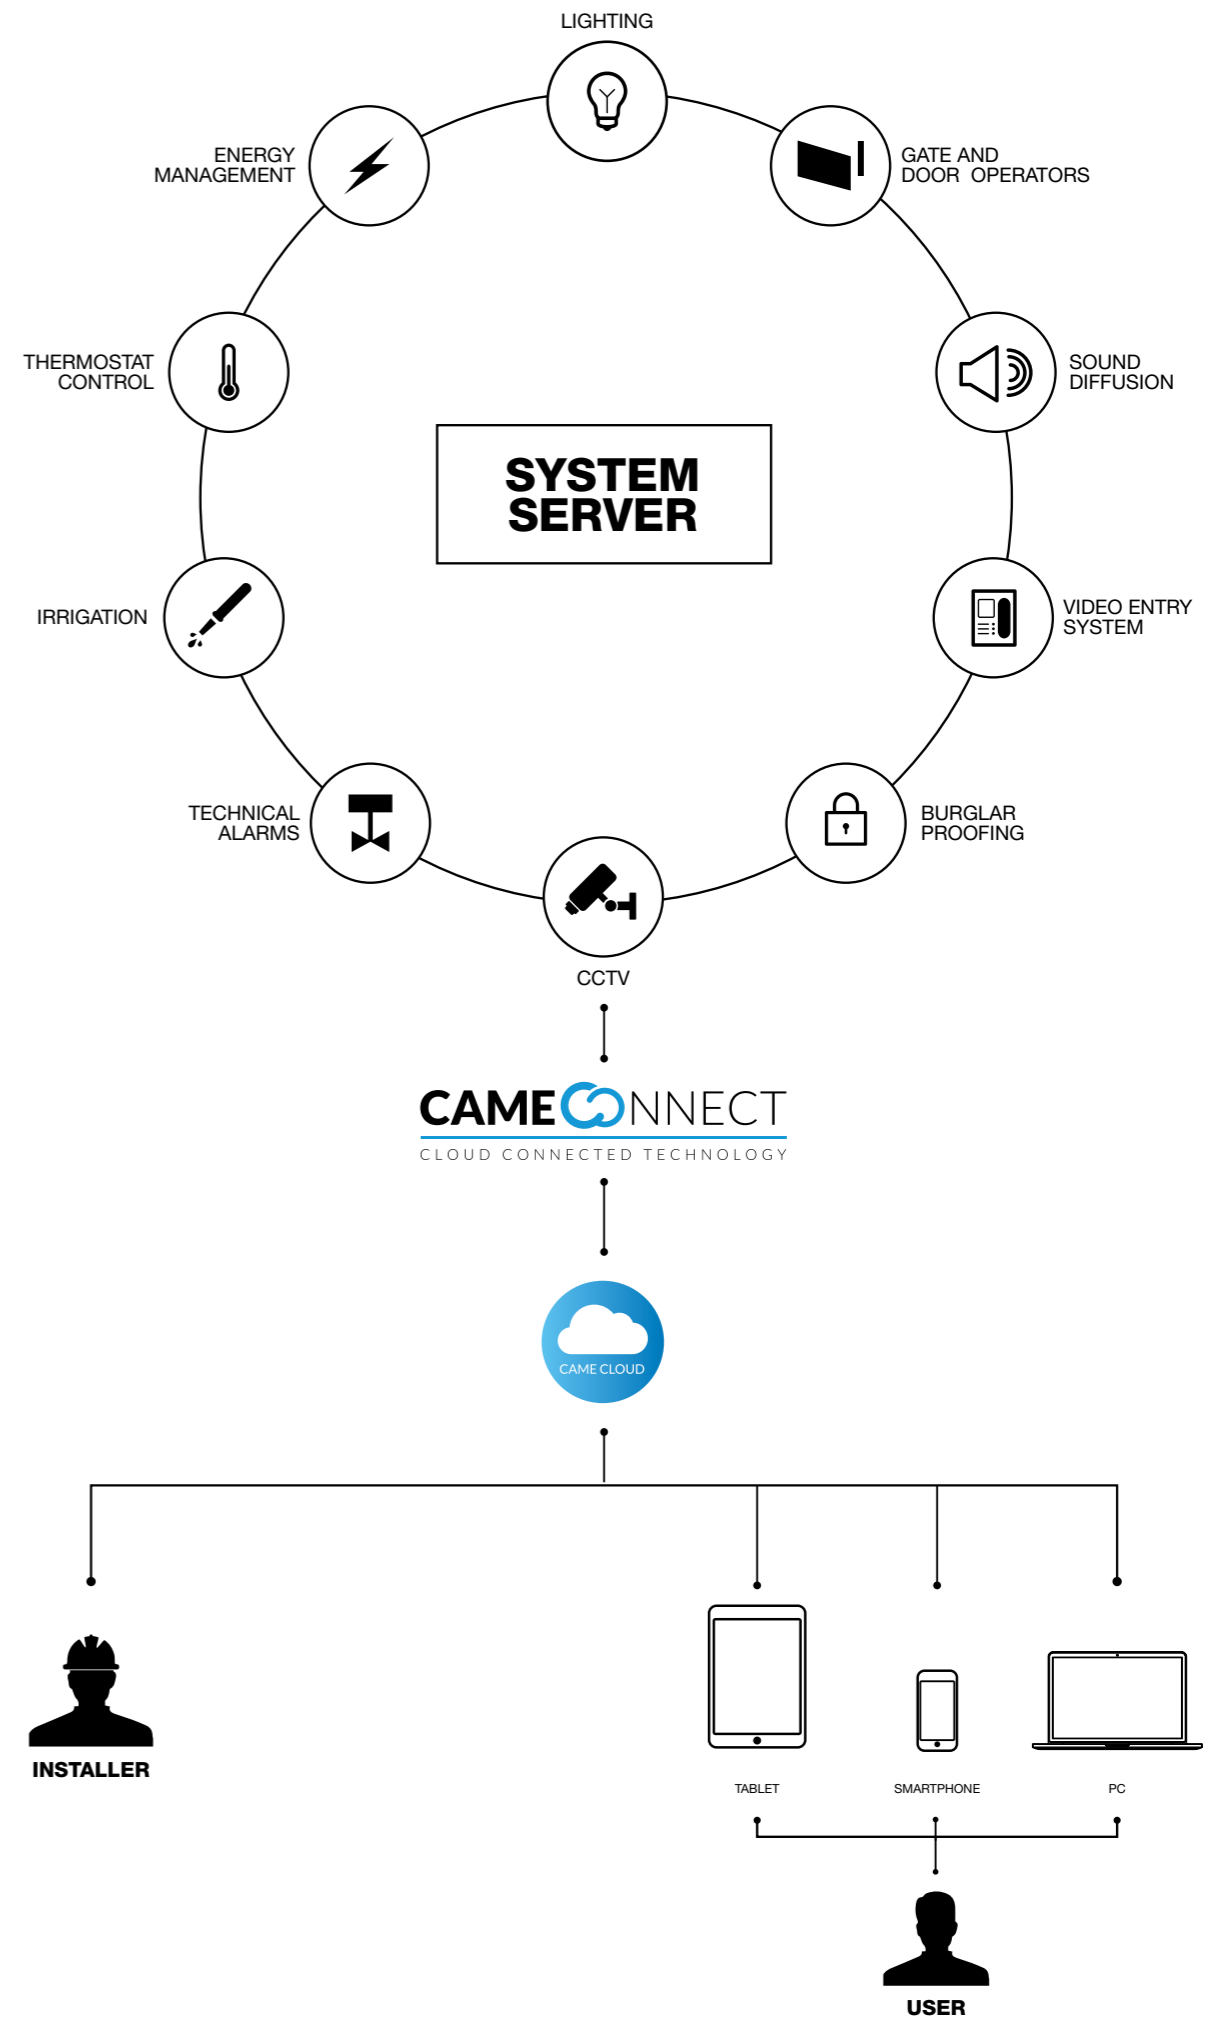

It also allows you to monitor consumption, displaying the current and historical consumption of the various electrical loads controlled, in addition to water and gas, on the touchscreen. Being aware of energy consumptions make saving energy easier. It allows you to choose cheaper supply tariffs more suited to your lifestyle and to live in harmony with the environment.

MONITORING

A system server and touchscreen terminals ensure monitoring and management of the entire system, allowing you to control all the home automation devices and the security system in your home with one gesture. The range of terminals, broad and diverse, is designed to fit in with any lifestyle. You can choose between devices to control small systems with small-scale requirements and high-level devices with large, ergonomic displays. In addition, thanks to the system server, you can also control the system from your tablet or smartphone with a special app. You will have a simple, user-friendly graphic interface at your disposition, designed to facilitate your interaction with the system and use of all the functions in an easy and immediate way.

WIRELESS

The CAME DOMOTIC 3.0 system features a series of wireless modules that can provide the same performance offered by wired devices, allowing you to create a network that is easy to install. Thanks to wireless devices, your home automation system will adapt even better to your spaces. You can install home automation devices and enjoy the functions of automation, comfort and security without having to perform building works. Or integrate wired solutions with wireless solutions, combining unlimited, easy installation and complete functions in any context.

You can manage and control your home with map navigation via the home automation system touchscreen terminal, from your tablet, smartphone or PC, always displaying the same graphics. It's like being at home, even when you're not there.