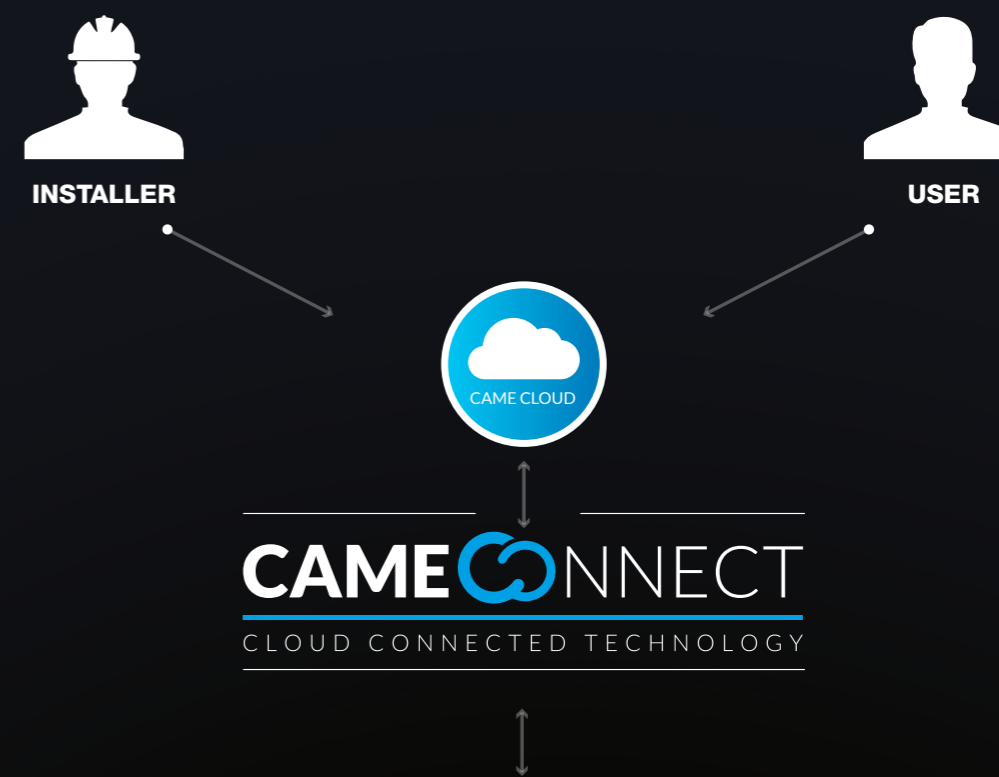

CAME DOMOTIC 3.0

CREATE
YOUR OWN
SCENARIO

THE HOME AUTOMATION THAT IMPROVES YOUR LIFESTYLE HABITS

CAME DOMOTIC 3.0 is the new home automation system from CAME that allows you to intelligently manage every kind of lifestyle. From automation to lighting, from video entry systems to temperature control and burglar alarm systems, all the devices are designed to offer maximum comfort and safety. You can enjoy your home, even when you're not there.

TECHNOLOGY THAT ADDS VALUE TO YOUR HOME

The new CAME DOMOTIC 3.0 system adds value to your home. At the centre of all the devices is Came's focus on technological innovation and design, always sophisticated, 100% Made in Italy. All devices are simple to install and easy to use. CAME DOMOTIC 3.0 offers an advanced, comprehensive, integrated and modular home automation system, able to adapt to your lifestyle habits.

GLOBAL CONTROL OF YOUR HOME. WHEREVER YOU ARE

Came offers a Cloud service that enables you to enjoy all the functionalities of the devices installed, not only in a room, but also remotely, via a simple, safe and highly reliable connection. The system server brings together innovative Came Connect technology, which ensures the connection of your CAME DOMOTIC 3.0 home automation system to the Cloud and the management of all the devices installed. With just a few clicks, you can connect using your mobile device equipped with a special app, making the system's graphic interface available at any time and in complete safety.

You can check the status of all the environments, view images from the cameras, activate scenarios, manage the various appliances and interact with your home remotely, simply using your smartphone, tablet or PC. Similarly, your installer can perform a complete system diagnosis and identify any problems, intervening quickly and effectively, with just an internet connection.