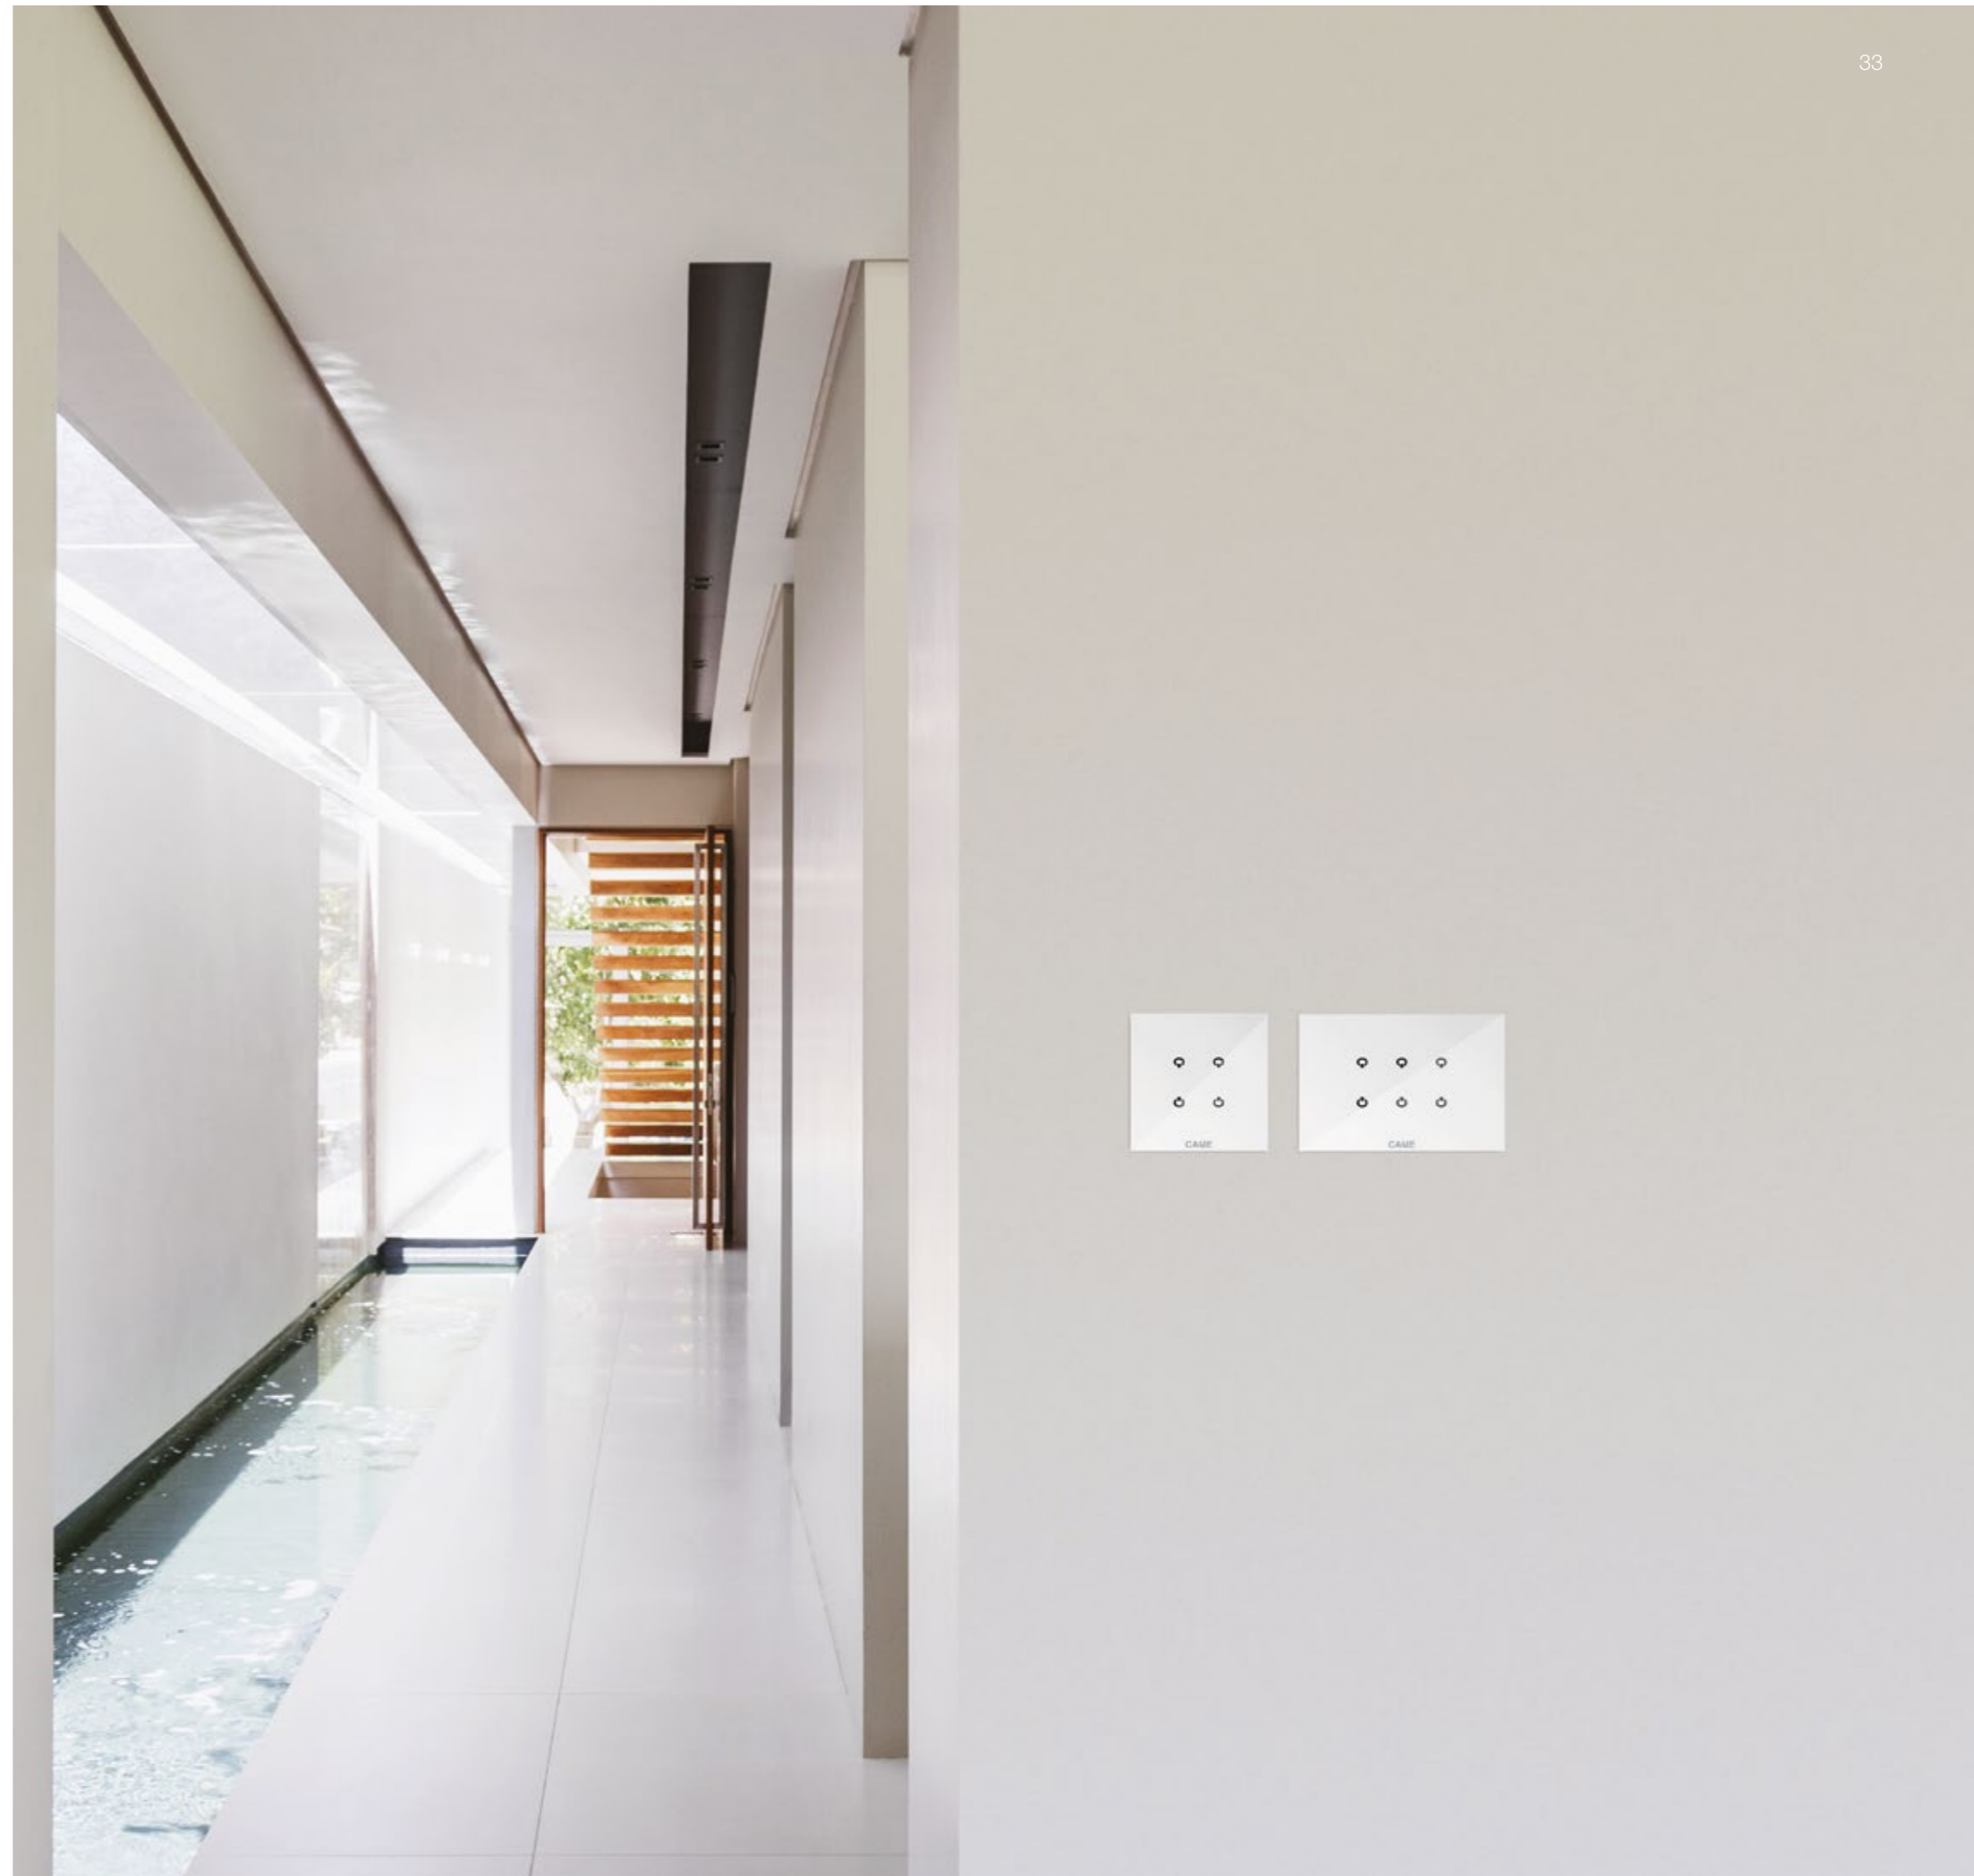

CONTROL MODULES

CAME DOMOTIC 3.0 features stylish, modern control devices, made on glass plates with touch-sensitive keys. Technologically-advanced and easy to install, the control devices are activated by simply moving your hand close to the device, minimising consumption. The sophisticated design and clean lines mean that these devices, available in various colours, fit perfectly into any type of decor, becoming real elements of value in the home.