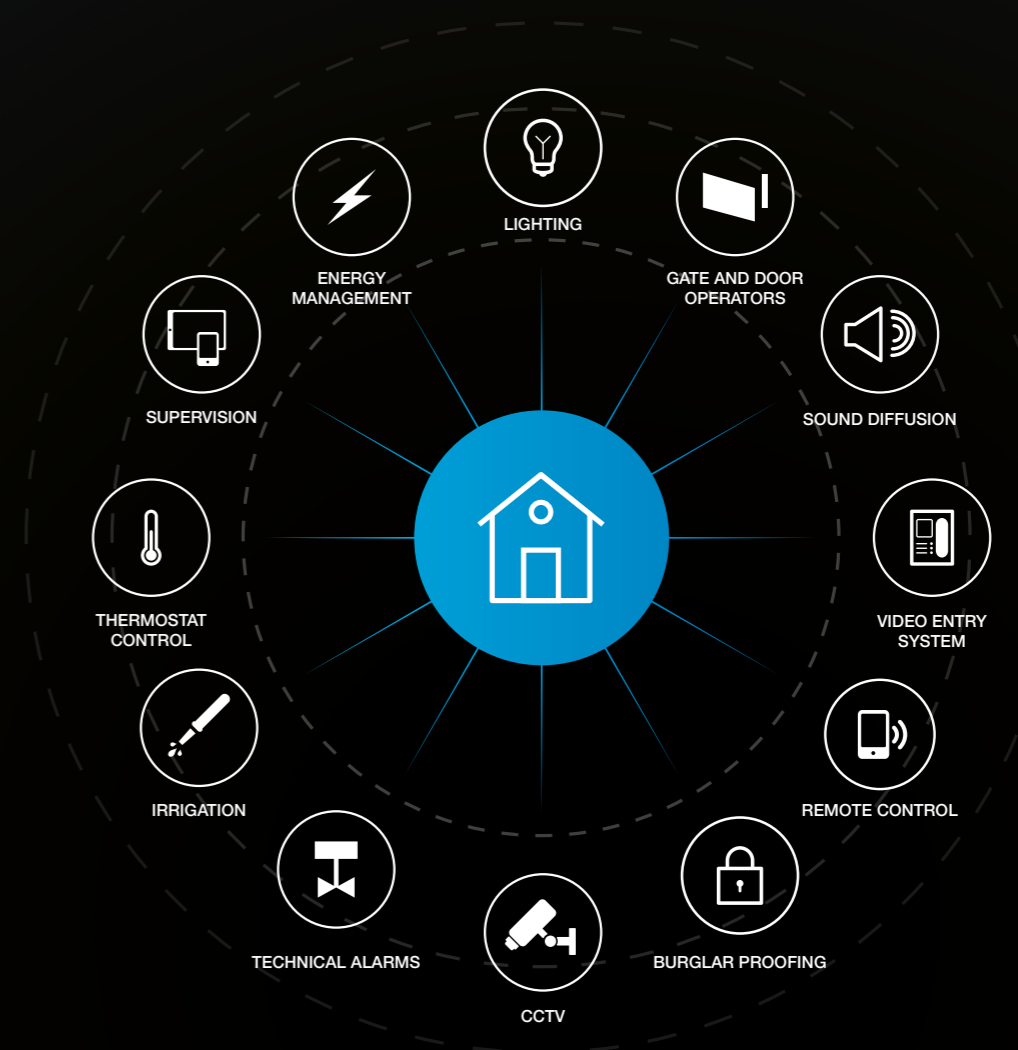

CAME DOMOTIC 3.0

CREATE
YOUR OWN
SCENARIO

THE HOME AUTOMATION THAT IMPROVES YOUR LIFESTYLE HABITS

CAME DOMOTIC 3.0 is the new home automation system from CAME that allows you to intelligently manage every kind of lifestyle. From automation to lighting, from video entry systems to temperature control and burglar alarm systems, all the devices are designed to offer maximum comfort and safety. You can enjoy your home, even when you're not there.

TECHNOLOGY THAT ADDS VALUE TO YOUR HOME

The new CAME DOMOTIC 3.0 system adds value to your home. At the centre of all the devices is Came's focus on technological innovation and design, always sophisticated, 100% Made in Italy. All devices are simple to install and easy to use. CAME DOMOTIC 3.0 offers an advanced, comprehensive, integrated and modular home automation system, able to adapt to your lifestyle habits.

GLOBAL CONTROL OF YOUR HOME. WHEREVER YOU ARE

Came offers a Cloud service that enables you to enjoy all the functionalities of the devices installed, not only in a room, but also remotely, via a simple, safe and highly reliable connection. The system server brings together innovative Came Connect technology, which ensures the connection of your CAME DOMOTIC 3.0 home automation system to the Cloud and the management of all the devices installed. With just a few clicks, you can connect using your mobile device equipped with a special app, making the system's graphic interface available at any time and in complete safety.

You can check the status of all the environments, view images from the cameras, activate scenarios, manage the various appliances and interact with your home remotely, simply using your smartphone, tablet or PC. Similarly, your installer can perform a complete system diagnosis and identify any problems, intervening quickly and effectively, with just an internet connection.