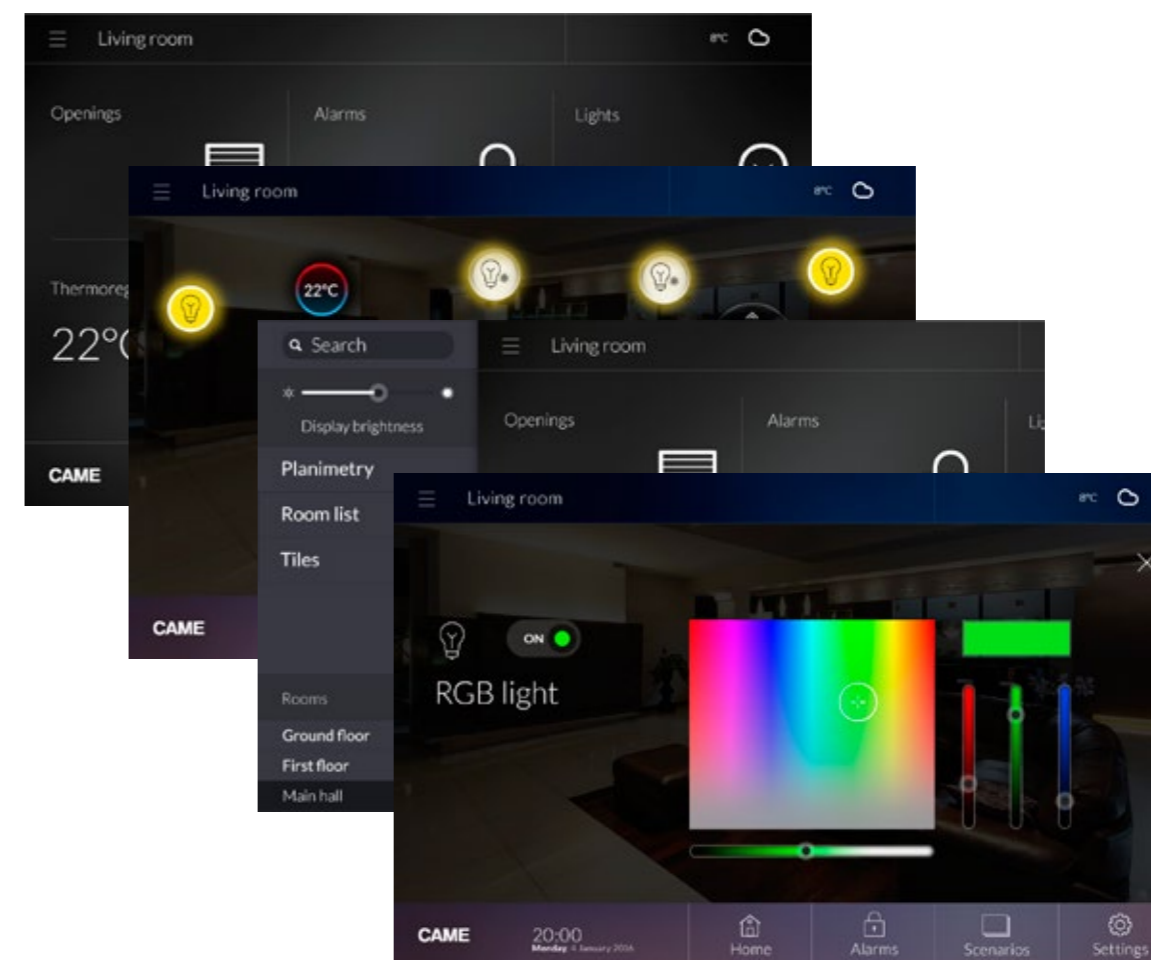

MONITORING

A system server and touchscreen terminals ensure monitoring and management of the entire system, allowing you to control all the home automation devices and the security system in your home with one gesture. The range of terminals, broad and diverse, is designed to fit in with any lifestyle. You can choose between devices to control small systems with small-scale requirements and high-level devices with large, ergonomic displays. In addition, thanks to the system server, you can also control the system from your tablet or smartphone with a special app. You will have a simple, user-friendly graphic interface at your disposition, designed to facilitate your interaction with the system and use of all the functions in an easy and immediate way.

INTERFACE

"Multicoloured"
configuration

"White"
configuration

"Black"
configuration

Programming, managing and modifying your habits has never been so easy with the new user-friendly graphic interface on the CAME DOMOTIC 3.0 system. Easy and intuitive, it has been designed to suit everyone and fit in seamlessly with your living space. You will be the one customising the Came home automation interface. You can choose the stylish black version, the bright white colour or the vivid coloured version. One interface for all your devices.

You can manage and control your home with map navigation via the home automation system touchscreen terminal, from your tablet, smartphone or PC, always displaying the same graphics. It's like being at home, even when you're not there.

CONTROL MODULES

CAME DOMOTIC 3.0 features stylish, modern control devices, made on glass plates with touch-sensitive keys. Technologically-advanced and easy to install, the control devices are activated by simply moving your hand close to the device, minimising consumption. The sophisticated design and clean lines mean that these devices, available in various colours, fit perfectly into any type of decor, becoming real elements of value in the home.