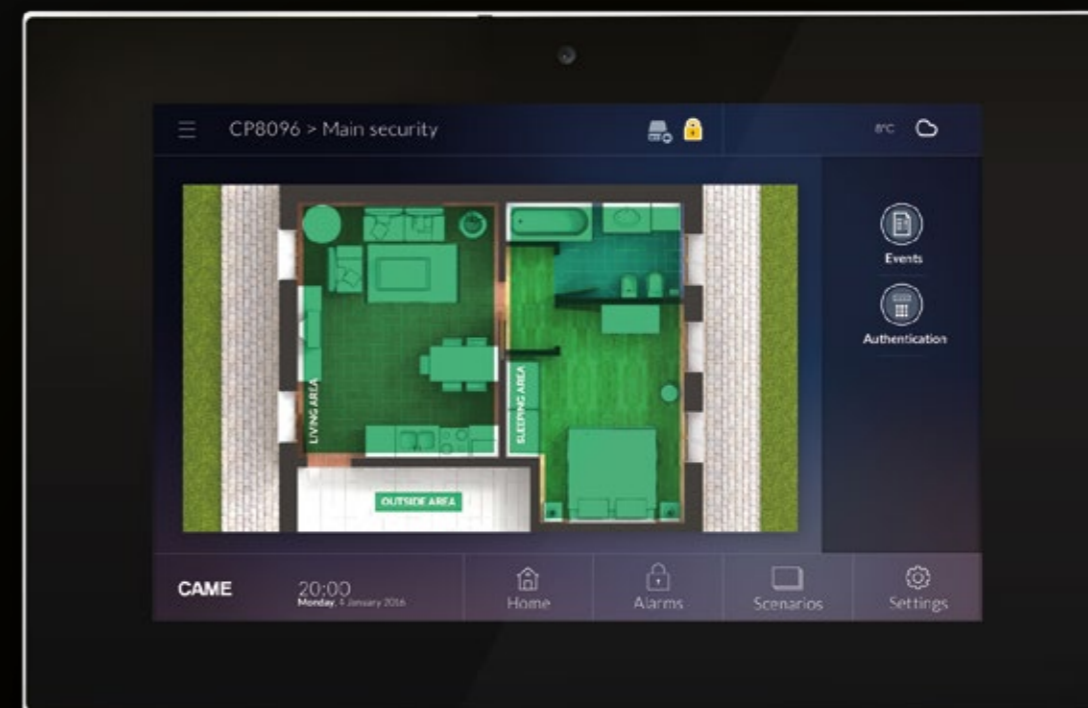

TECHNICAL ALARMS

Not only burglar alarm systems. Protecting your home is also guaranteed by technical alarms that warn you when a situation that may endanger the safety of your home and the people living there occurs. With the new CAME DOMOTIC 3.0 system, you can put a stop to any events

such as gas or water leaks before they do serious damage to your home. You will be notified immediately with an audible and visual warning and a text message, to protect your living space even when you're away from home.

BURGLAR ALARM SYSTEMS

Control over the burglar alarm system is an integral part of any advanced home automation system. Not just comfort and wellbeing. CAME DOMOTIC 3.0 helps protect your living space and the people who live there from theft or break-ins. Came puts advanced performance and cutting-edge technology at your service, but also immediacy of use and interactivity, for burglar alarm systems that can ensure your home and its environments are secure and reliable.

Extremely versatile and customisable, Came burglar alarm systems are perfect in both new builds and renovations, and allow you to control your home, even remotely, from your tablet or smartphone, wherever you are, at any time.