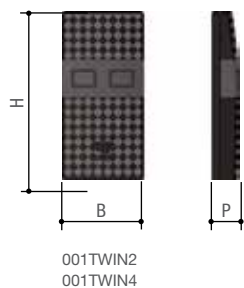

Transmitters dimensions (mm)

Receiver dimensions (mm)

Dimensions table (mm)

MODELS	B (mm)	H (mm)	P (mm)
TWIN2	32	68	13
TWIN4	32	68	13

Limits to use

MODELS	RANGE (m)
TWIN2	50 ÷ 150
TWIN4	50 ÷ 150

Technical features

MODELS	TWIN2 • TWIN4
Batteries	2 x CR2016 LITHIUM
Combinations	4,294,967,896
Operating temperature (°C)	-20 ÷ +55
Material	ABS

THE COMPLETE RANGE

Code	Description	Price £ (Excl. VAT)
433.92 MHz transmitter with KEY CODE function		
001 TWIN2	Bi-channel transmitter with KEY CODE function. 4,294,967,892 combinations.	£38.00
001 TWIN4	Four-channel transmitter with KEY CODE function. 4,294,967,892 combinations.	£41.00
433.92 MHz radiofrequency card with KEY CODE function		
001 AF43TW	Plug-in radio frequency card.	£42.00
433.92 MHz receiver with KEY CODE function		
001 RE432TW	Surface mounting IP54, 12 - 24 V AC - DC bi-channel receiver.	£73.00
433.92 MHz plug-in radiofrequency card		
001 AF43S	Plug-in radio frequency card.	£29.00
001 AF43SM	Plug-in radio frequency card with eeprom to store up to 128 codes (users).	£85.00
Surface mounting 433.92 MHz receivers		
001 RE432	Surface mounting IP54 12 - 24 V AC - DC bi-channel receiver.	£64.00
Surface mounting 230 V AC radio module		
001 RBE42	Surface mounting IP54, 230 V AC four-channel radio module.	£121.00
Surface mounting 12 - 24 V AC - DC radio module		
001 RBE4N	Surface mounting IP54, 12 - 24 V AC - DC four-channel radio module.	£99.00
Accessories for: 001TWIN2 - 001TWIN4		
009 TAG	Glass transponder tag.	£14.00
001 P3V	Pack of two 3V DC type CR2016 lithium batteries..	£4.00
433.92 MHz antennas for: 001DD-1KA - 001DD-1KB		
001 DD-1TA433	Antenna with anthracite grey support.	£37.00
433.92 MHz antennas for: 001KLED - 001KLED24		
001 TOP-A433N	Antenna.	£21.00
Accessories for antennas		
001 TOP-RG58	Antenna cable.	per m £2.00