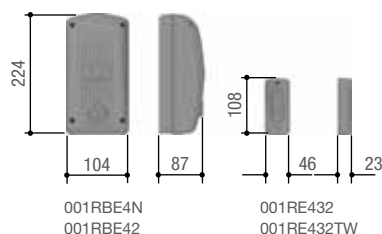

Transmitters dimensions (mm)

Receiver dimensions (mm)

Dimensions table (mm)

MODELS	B (mm)	H (mm)	P (mm)
TWIN2	32	68	13
TWIN4	32	68	13

Limits to use

MODELS	RANGE (m)
TWIN2	50 ÷ 150
TWIN4	50 ÷ 150

Technical features

MODELS	TWIN2 • TWIN4
Batteries	2 x CR2016 LITHIUM
Combinations	4,294,967,896
Operating temperature (°C)	-20 ÷ +55
Material	ABS

THE COMPLETE RANGE

Code	Description	Price £ (Excl. VAT)
433.92 MHz transmitter with KEY CODE function		
001 TWIN2	Bi-channel transmitter with KEY CODE function. 4,294,967,892 combinations.	£38.00
001 TWIN4	Four-channel transmitter with KEY CODE function. 4,294,967,892 combinations.	£41.00
433.92 MHz radiofrequency card with KEY CODE function		
001 AF43TW	Plug-in radio frequency card.	£42.00
433.92 MHz receiver with KEY CODE function		
001 RE432TW	Surface mounting IP54, 12 - 24 V AC - DC bi-channel receiver.	£73.00
433.92 MHz plug-in radiofrequency card		
001 AF43S	Plug-in radio frequency card.	£29.00
001 AF43SM	Plug-in radio frequency card with eeprom to store up to 128 codes (users).	£85.00
Surface mounting 433.92 MHz receivers		
001 RE432	Surface mounting IP54 12 - 24 V AC - DC bi-channel receiver.	£64.00
Surface mounting 230 V AC radio module		
001 RBE42	Surface mounting IP54, 230 V AC four-channel radio module.	£121.00
Surface mounting 12 - 24 V AC - DC radio module		
001 RBE4N	Surface mounting IP54, 12 - 24 V AC - DC four-channel radio module.	£99.00
Accessories for: 001TWIN2 - 001TWIN4		
009 TAG	Glass transponder tag.	£14.00
001 P3V	Pack of two 3V DC type CR2016 lithium batteries..	£4.00
433.92 MHz antennas for: 001DD-1KA - 001DD-1KB		
001 DD-1TA433	Antenna with anthracite grey support.	£37.00
433.92 MHz antennas for: 001KLED - 001KLED24		
001 TOP-A433N	Antenna.	£21.00
Accessories for antennas		
001 TOP-RG58	Antenna cable.	per m £2.00